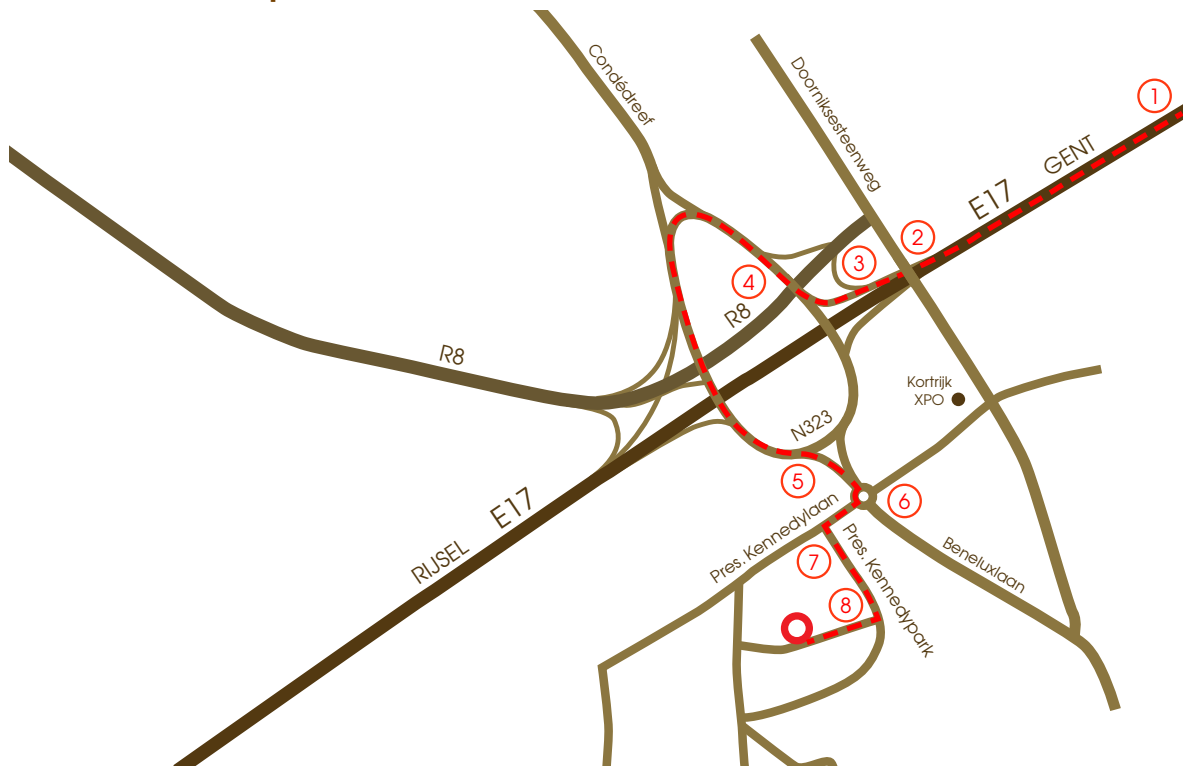

## Route description

- ① Follow the E17, direction Kortrijk.
- ② Take exit 2 "KORTRIJK-WEST".
- ③ Follow "ANDERE RICHTINGEN".
- ④ Keep following "ANDERE RICHTINGEN" on the N323.
- ⑤ Take exit "DOORNIK, HOOG KORTRIJK, EXPO, KENNEDYPARK"
- ⑥ First exit on the roundabout "PRES. KENNEDYLAAN".
- ⑦ First street left "PRES. KENNEDYPARK".
- ⑧ First street right after 400 m.
- ⑨ After approx. 200 m you will find our office!