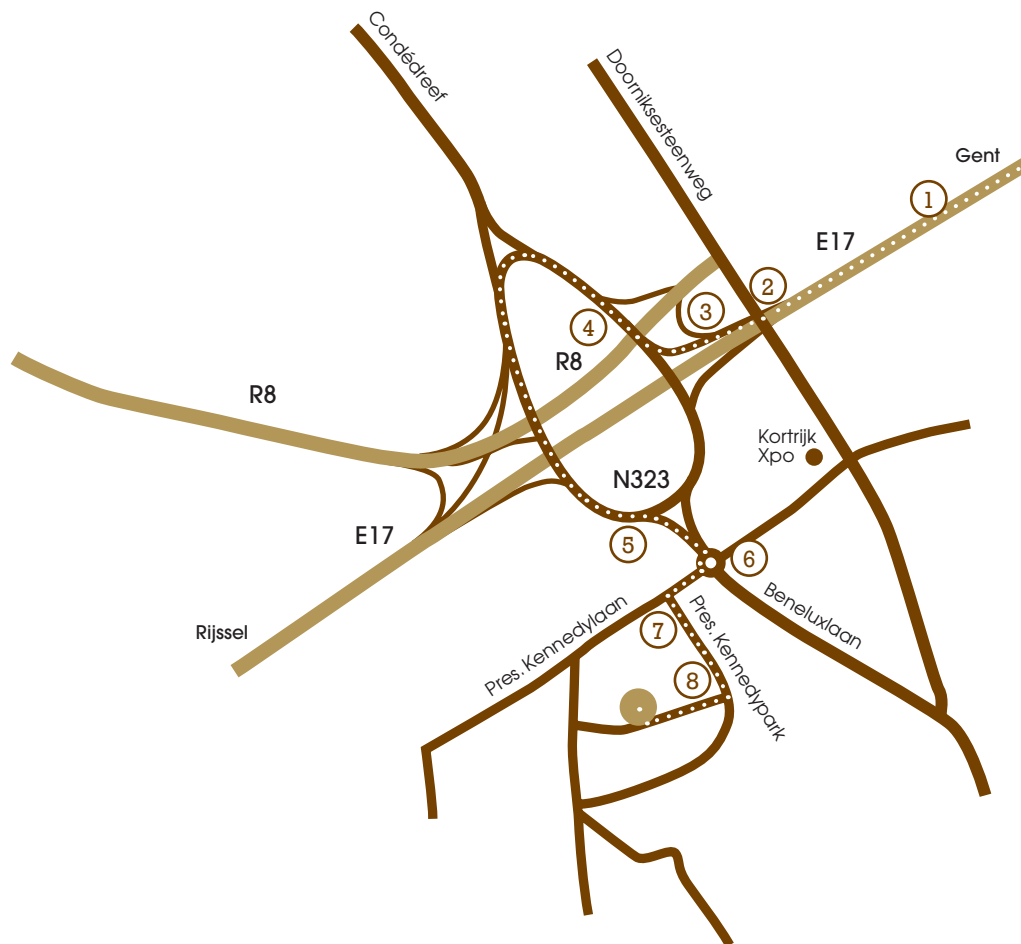

Route description Kortrijk office

Pres. Kennedypark 6/24
8500 Kortrijk
† +32 (0)56 74 56 00
f +32 (0)56 74 56 01

info@publius.be
www.publius.be

1. follow E17, direction Kortrijk
2. take Exit 2: 'Kortrijk West'
3. follow 'Andere richtingen'
4. keep following 'Andere richtingen' on the N323
5. take exit 'Doornik / Hoog Kortrijk / Expo / Kennedypark'
6. first exit on the roundabout: 'Pres. Kennedypark'
7. first street left: 'Pres. Kennedypark'
8. first street right after 400 meter
9. after approx. 200 meter you will find our office!