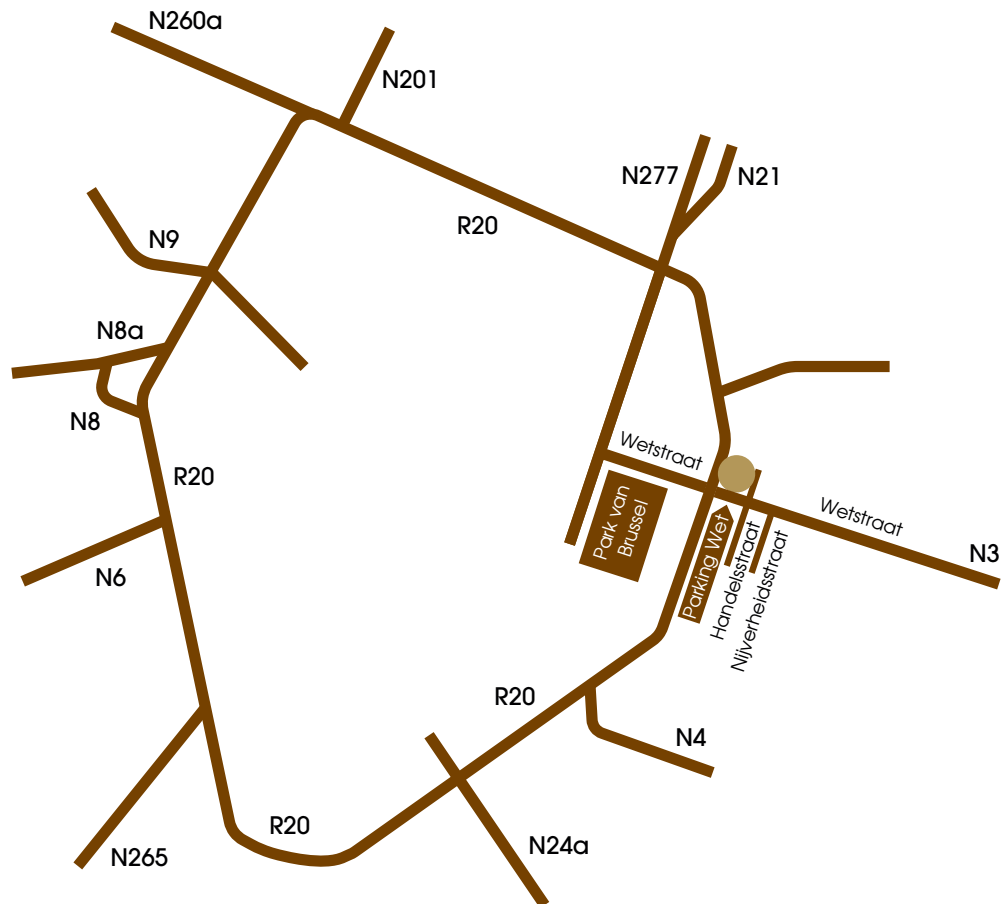

Route description Brussels office

Wetstraat 26/7
1040 Brussel
† +32 (0)2 234 66 00
f +32 (0)2 234 66 01

info@publius.be
www.publius.be

1. follow direction Brussel
2. follow Brussels city centre to 'R20'
3. on R20, follow 'Kunst & Wet' / 'Art & Loi'
4. our office is located in the building on the corner (nr 26/7) of 'Wetstraat / N3' !
5. Parking Wet on the other side